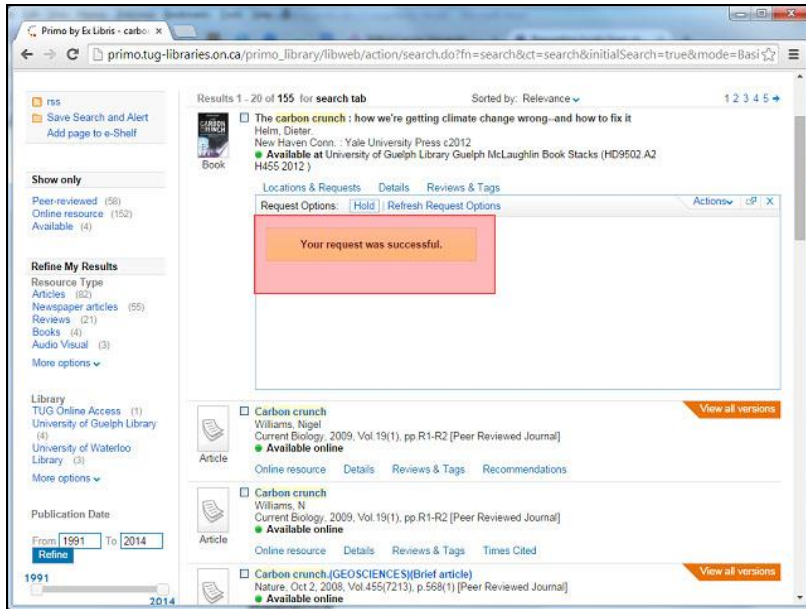

Requesting Books from Other Libraries in Primo

You'll see a message saying your request went through. It usually takes 1-3 days to arrive, and you'll get an e-mail notice when it's available for you to pick up.