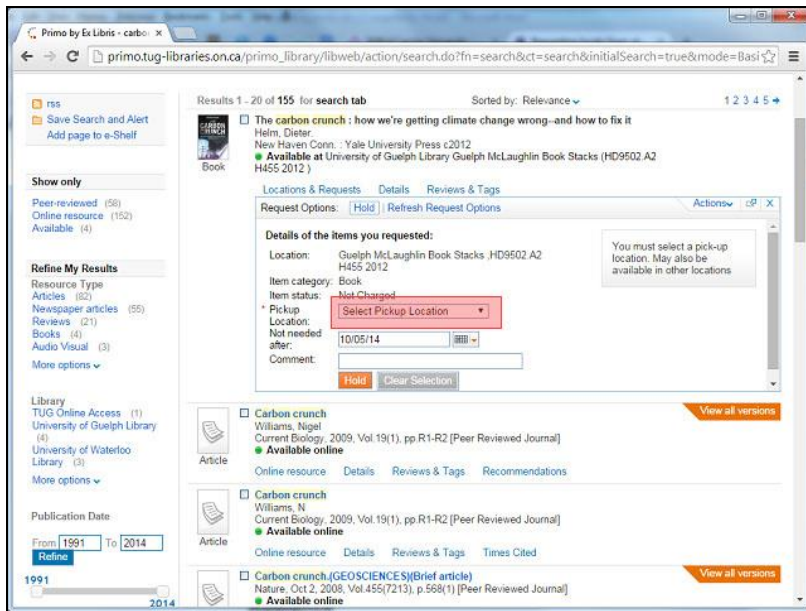

Next you'll want to specify where you want the book delivered.

Choose the location nearest to you from the Select Pickup Location drop-down menu.

Normally, that will be either WLU Brantford, WLU Circulation Desk (for the Waterloo campus), or WLU Social Work.