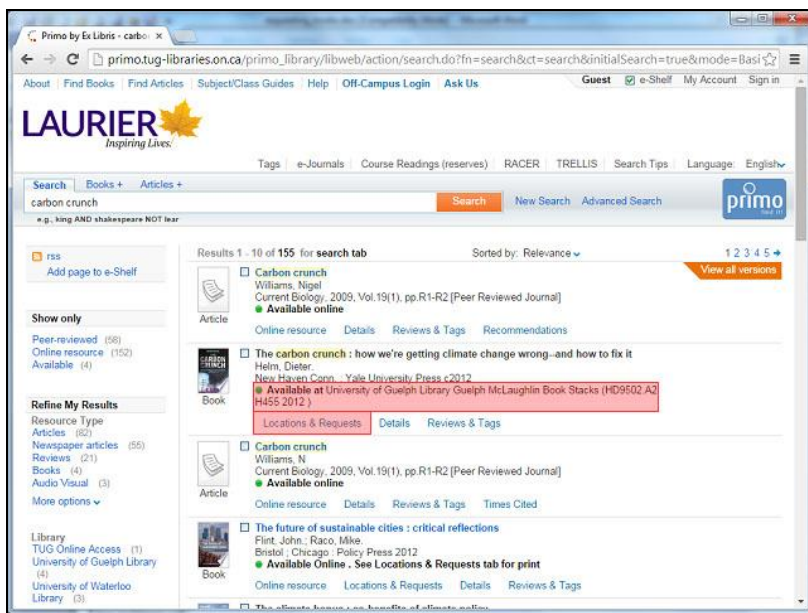

Requesting Books from Other Libraries in Primo

If you find a book in the Primo Library catalogue that is located at the University of Waterloo, Guelph, the Annex or other Laurier campuses, you can have it delivered to your nearest library for you to pick up. I'll show you how

Let's assume you've done a search in Primo and found a book you want at another library. In this case, we want a book located at the University of Guelph.

Click on the Locations & Requests link underneath the title.