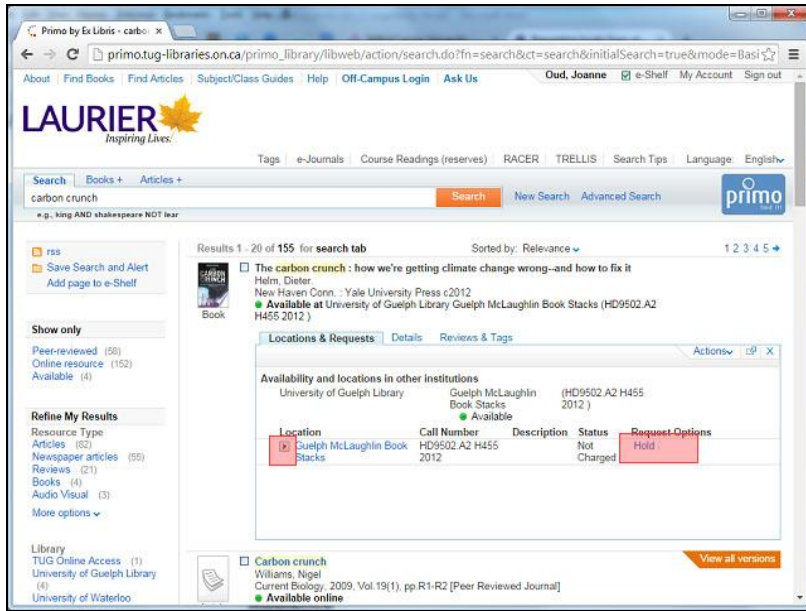

Requesting Books from Other Libraries in Primo

Now you'll see Hold under Request Options. If you don't, you will need to click on the plus sign next to the location first. Once you see it, click on the Hold link to place your request.